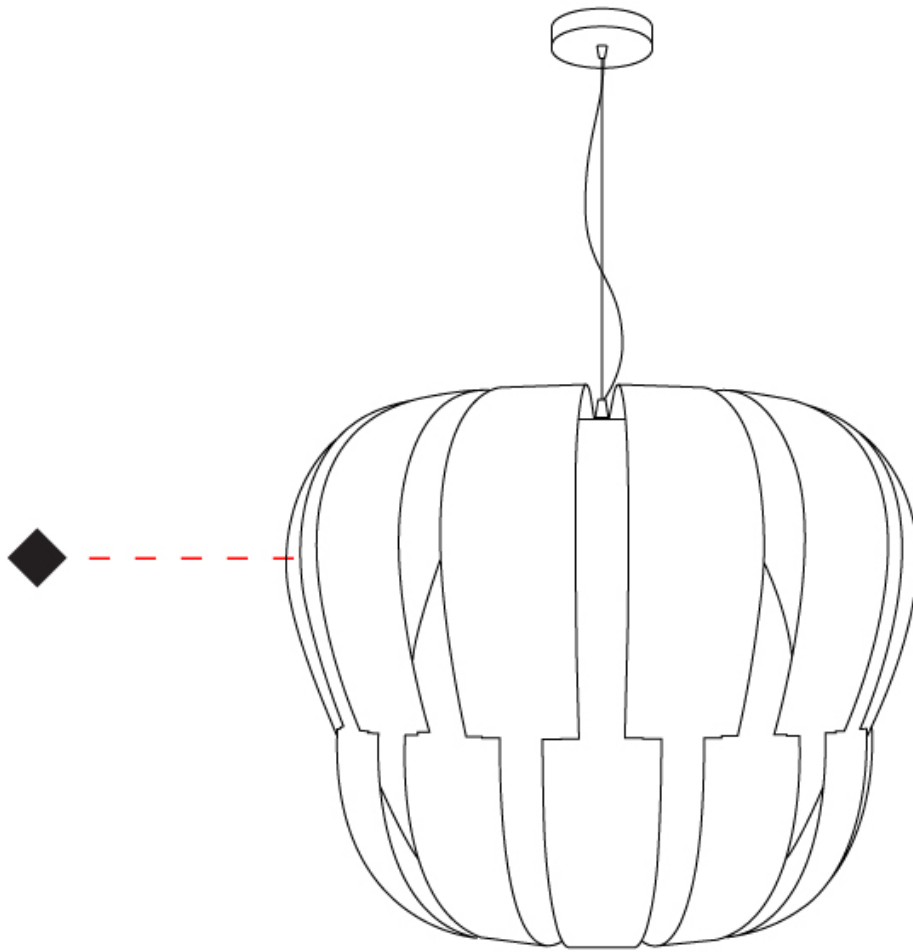

QUEEN SUSPENSION

D61041- : D61041-WHI

PROJECT _____

TYPE _____

SPECIFIER _____

QUANTITY _____

DATE _____

D