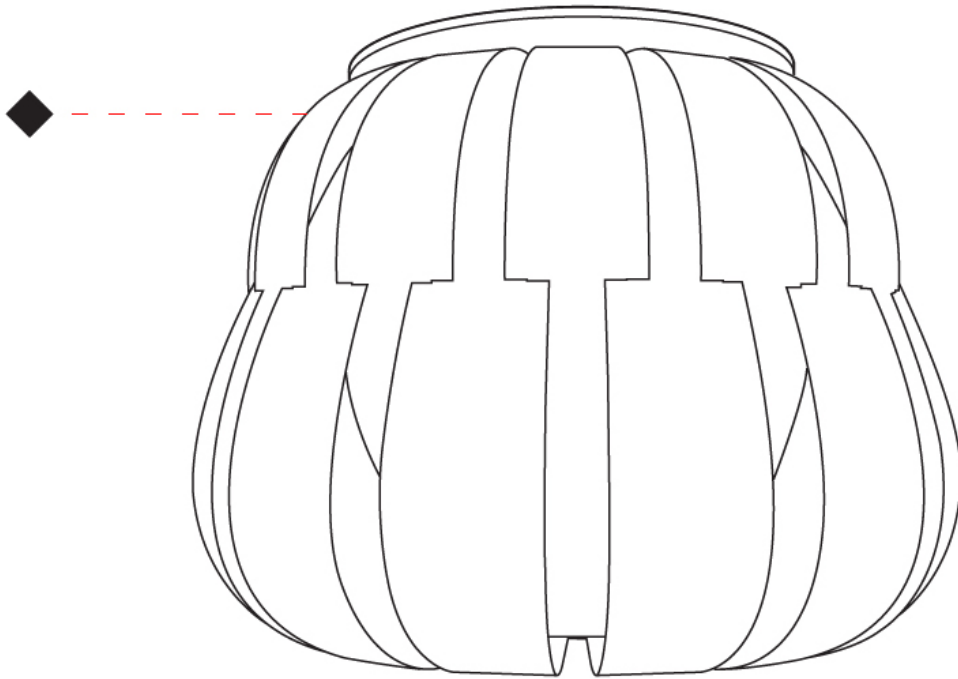

QUEEN SURFACE

D62032- : D62032-WHI

PROJECT _____

TYPE _____

SPECIFIER _____

QUANTITY _____

DATE _____

D