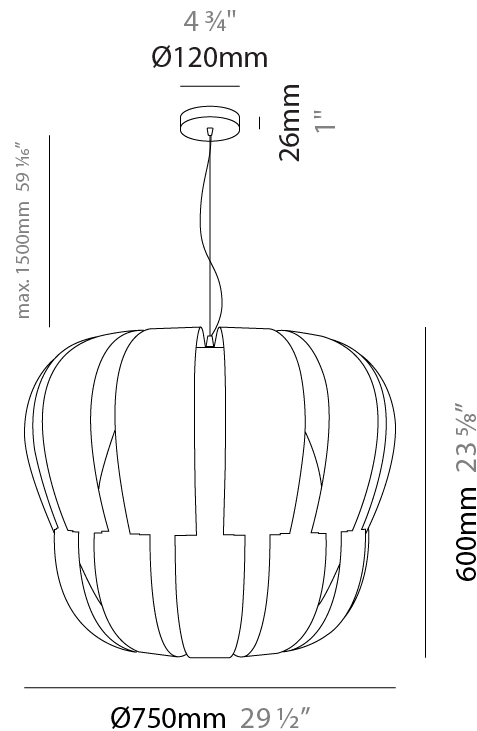

QUEEN SUSPENSION

D61041- : D61041-WHI

base number

1. To build a product code in our configurator select the specify button on the base model # product page
2. To build a manual product code on this datasheet choose from the options listed below in blue font and add the suffix to the base model #

GENERAL

Series: Queen
Partner: Linea Zero
Division: Design
Installation: Suspension
Product Type: Pendant
Mounting Location: Ceiling

PHYSICAL

Shape: Abstract
Diameter (mm): 750
Diameter (in): 29 1/2
Height (mm): 600
Height (in): 23 5/8
Max. Overall Height (mm): 2100
Max. Overall Height (in): 82 11/16
Weight (kg): 3.2
Weight (lbs): 6.999
Diffuser: White Polilux™ Shade
Fixture Material: Polilux™/ Metal holder
Primary Material: Non-Static Polilux

ELECTRICAL

Number of Lamps: 3
Lamp Type: LED Retrofit
Bulb Included: Bulb Not Included
Total Output Wattage (W): 21
Max. Wattage Per Lamp (W): 7
Lamp Base: E26
Input Voltage (V): 120

LED

OPTICAL

RATINGS AND CERTIFICATIONS

Certified By: CSA Certified to UL and CSA Standards
IP rating: IP20