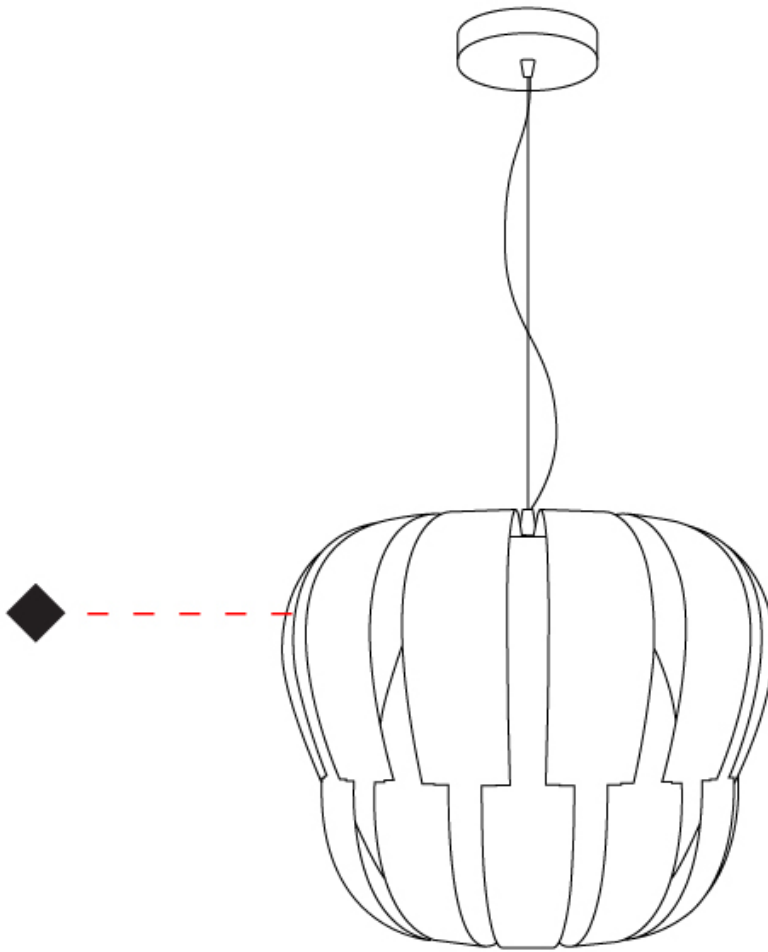

QUEEN SUSPENSION

D61043- : D61043-WHI

PROJECT

TYPE

SPECIFIER

QUANTITY

DATE

D